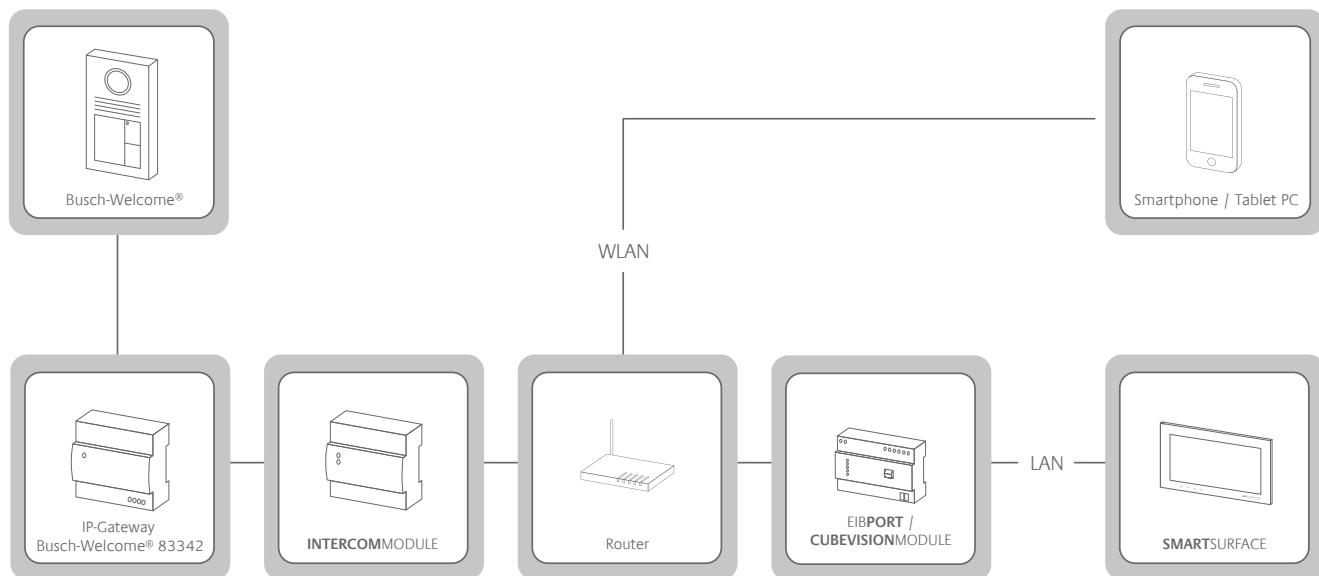

INTERCOMM MODULE

HELLO. AND WELCOME.

BAB
TECHNOLOGIE

The **INTERCOMM MODULE** is the link between an IP-capable video intercom and a client. It converts audio and video signals into the WebRTC standard and additionally switches between intercom and client via SIP. In this way, you can easily integrate door communication into the **EIBPORT** and **CUBEVISIONMODULE** visualizations or use a web browser for communication. And of course, you can control functions such as opening the door and switching the lighting just as easily. The product portfolio is rounded off by the provided caller list with pictures and time information.

- + Integration of Busch-Welcome® systems
- + Integration of other manufacturers systems thanks to open system architecture
- + Intercom integration in **CUBEVISION**, **CONTROL L** and web browser
- + WebRTC standard and SIP protocol for door communication

PRODUCT USAGE

INTERCOMM MODULE IN USE

The **INTERCOMM**MODULE is connected to the IP gateway 83342 via LAN. It prepares video and audio data for use with a web browser. This allows a touch panel PC (e. g.: **SMARTSURFACE** with **CONTROL T**) can be used as an internal call station. The functions provided by the **INTERCOMM**MODULE can also be used as visualization using CUBEVISION. Door communication thus becomes an integral part of building visualisation.

Technical specifications

- Operating voltage: 12-32V DC
- Typical power consumption 300 mA at 12 V DC
- Power consumption: <= 5 W
- Connection: screw-type plug-in terminal
- Climate resistant: EN 50090-2-2
- Ambient temperature: -5 to + 35 °C
- Relative humidity (non-condensing): 5% to 80%.